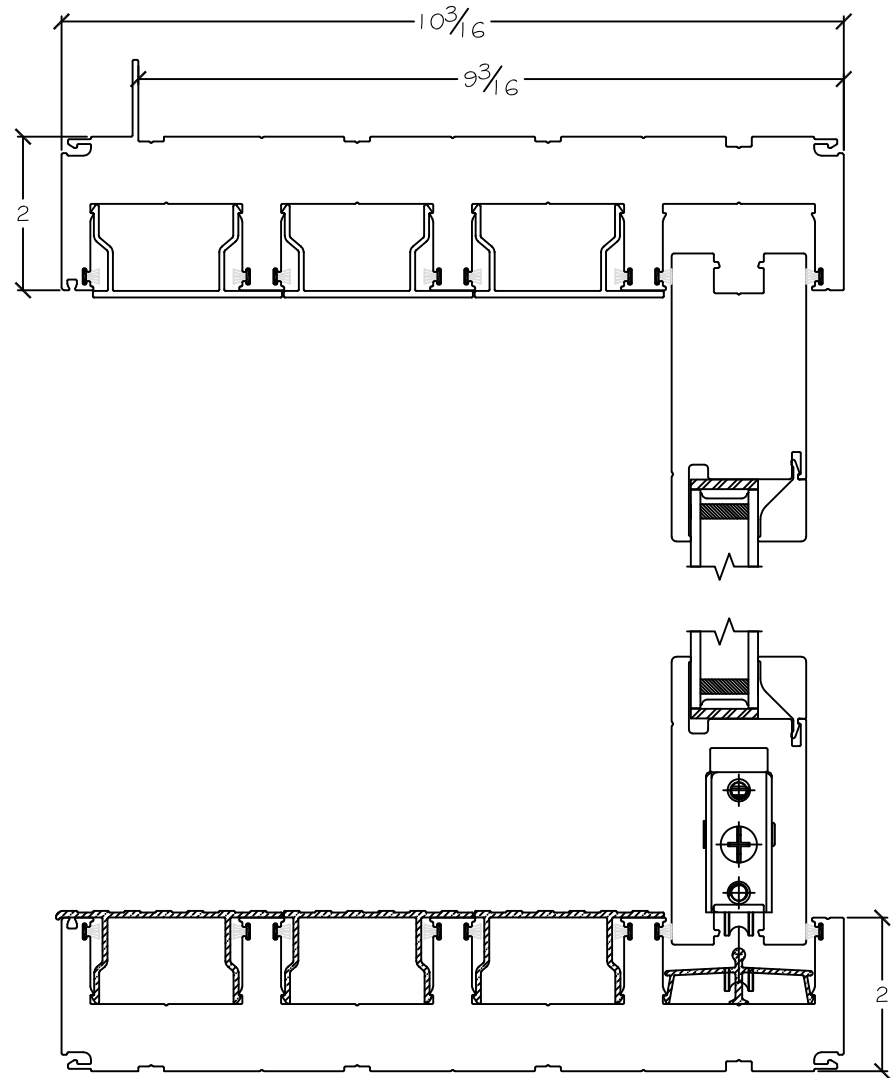

Notice: This document contains information proprietary to and is protected by copyright of Win-Dor Inc. and shall not be copied, disclosed to others, or used for any purpose other than that for which it is given, without the written permission of Win-Dor Inc.

WINDOR
www.windorsystems.com

450 Delta Ave
Brea, Ca 92821
(714) 385-1202

Project:

File name: 3750 Multi Slide Door - XXXO Section Views - 1 Inch Nail-fin

Date: 20171108

Notes:

Layout: Vertical Section View

Drawn by: J Johnson