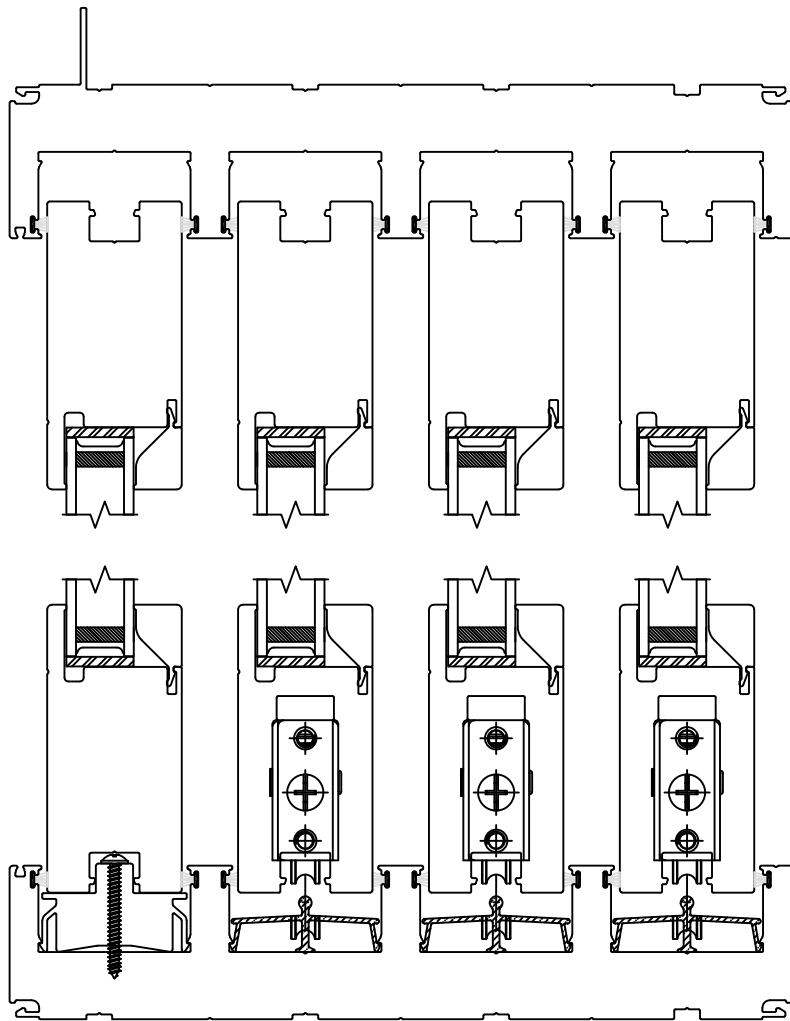

Notice: This document contains information proprietary to and is protected by copyright of Win-Dor Inc. and shall not be copied, disclosed to others, or used for any purpose other than that for which it is given, without the written permission of Win-Dor Inc.

WINDOR
www.windorsystems.com

450 Delta Ave
Brea, Ca 92821
(714) 385-1202

Project:

File name: 3750 Multi Slide Door - XXXO Section Views - 1 Inch Nail-fin

Date: 20171108

Notes:

Layout: Vertical Section View

Drawn by: J Johnson