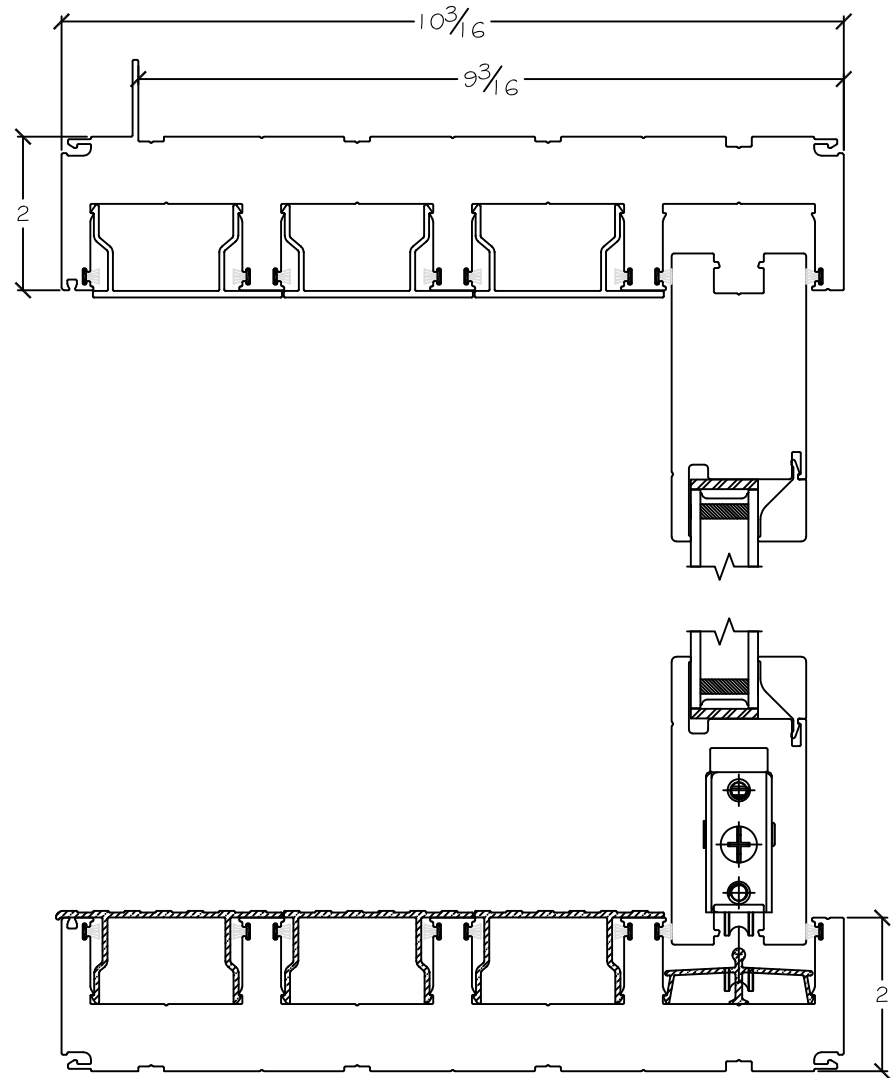

Notice: This document contains information proprietary to and is protected by copyright of Win-Dor Inc. and shall not be copied, disclosed to others, or used for any purpose other than that for which it is given, without the written permission of Win-Dor Inc.

WINDOR
www.windorsystems.com

450 Delta Ave
Brea, Ca 92821
(714) 385-1202

Project:

File name: 3750 Multi Slide Door - OXXX Section Views - 1 Inch Nail-fin

Date: 20180613

Notes:

Layout: Vertical Section View

Drawn by: J Johnson