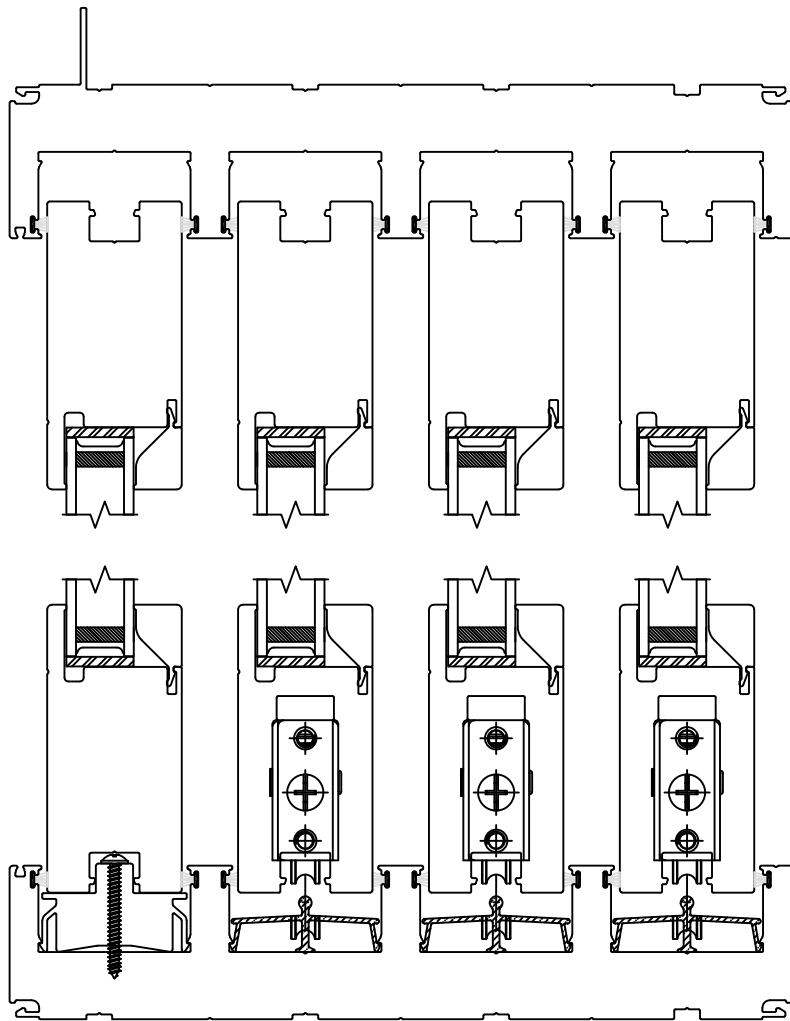

Notice: This document contains information proprietary to and is protected by copyright of Win-Dor Inc. and shall not be copied, disclosed to others, or used for any purpose other than that for which it is given, without the written permission of Win-Dor Inc.

WINDOR
www.windorsystems.com

450 Delta Ave
Brea, Ca 92821
(714) 385-1202

Project:

File name: 3750 Multi Slide Door - OXXX Section Views - 1 Inch Nail-fin

Date: 20180613

Notes:

Layout: Vertical Section View

Drawn by: J Johnson